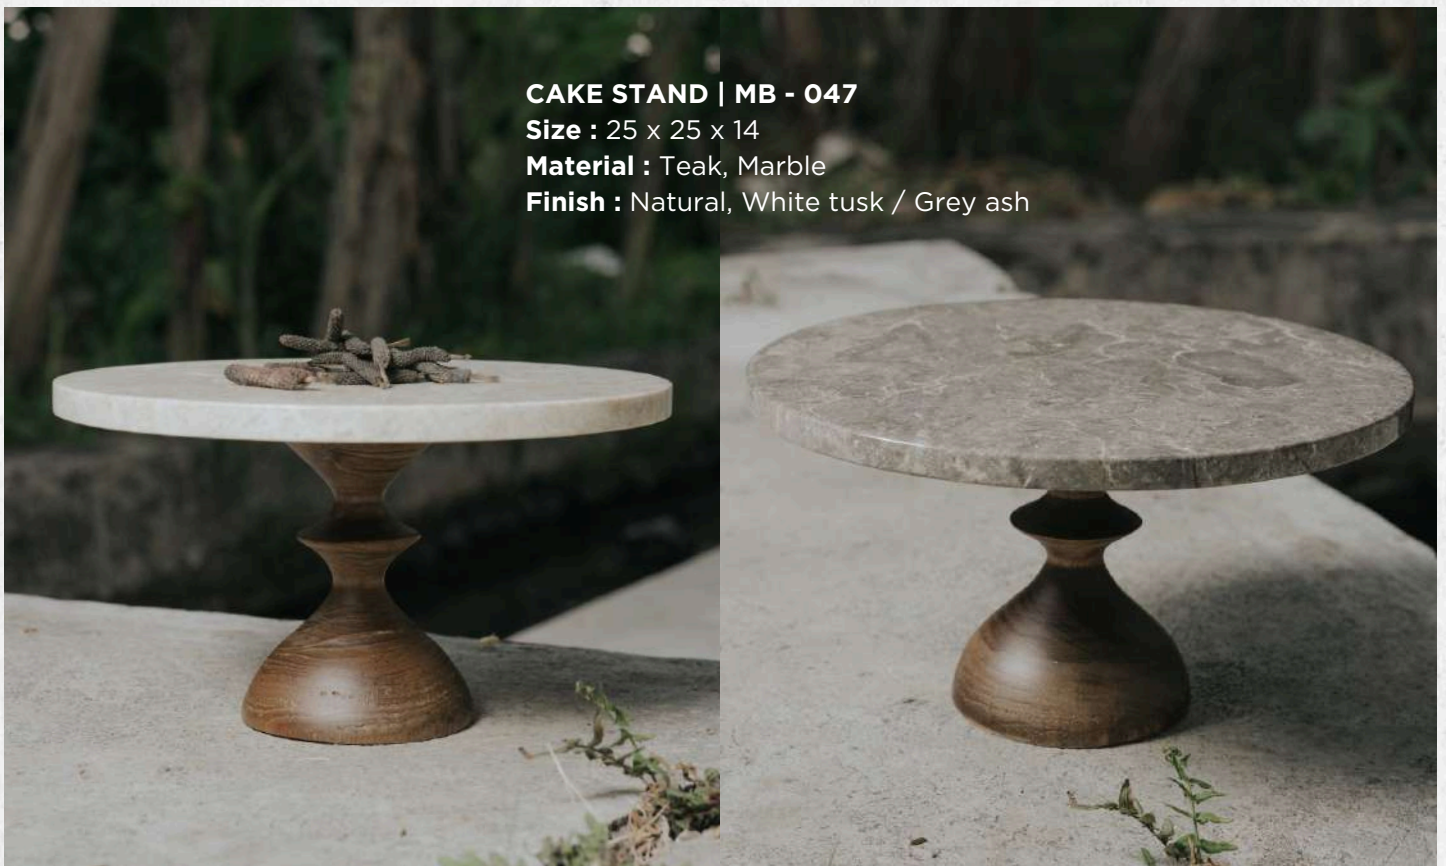

CAKE STAND | MB - 072

Size :

Small : 14,5 X 14,5 X 14

Large : 26 X 26 X 5,5

Material : Teak, Marble

CAKE STAND | MB - 047

Size : 25 x 25 x 14

Material : Teak, Marble