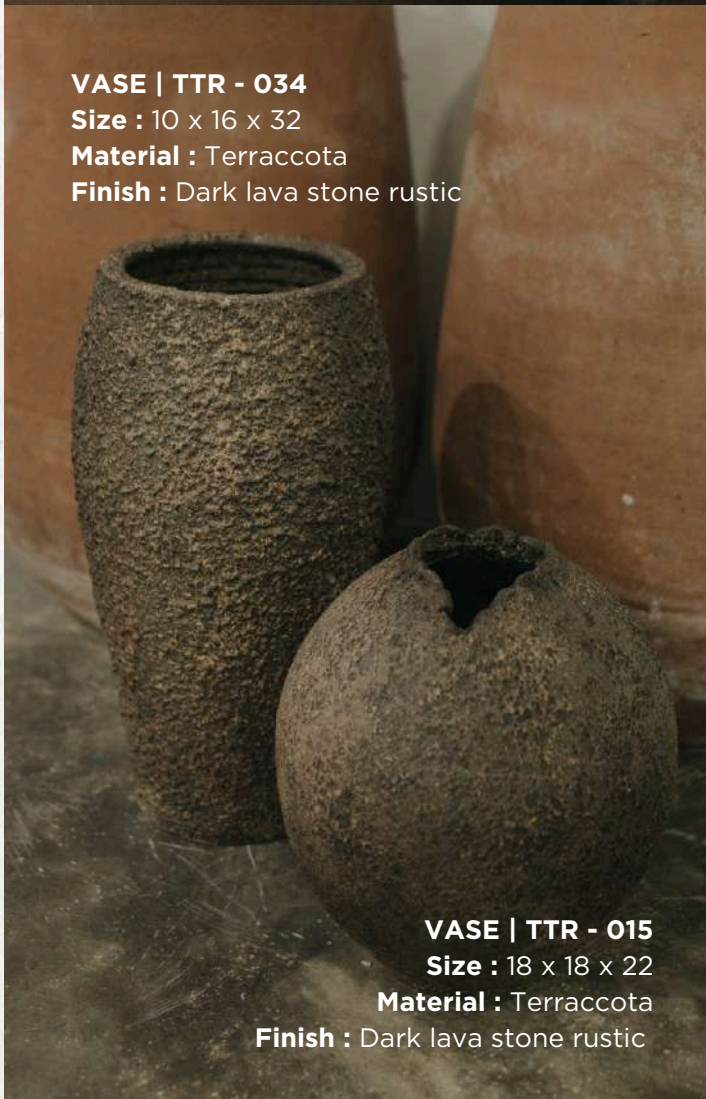

Material : Marmer gray & white

Finish : Natural

CAKE STAND | WD - TK0101

Size :

Small : 24 x 24 x 8,5

Large : 28 x 28 x 6,5

Material : Teak, Limestone

CAKE STAND | MB - 051
Size :
Small : 21 x 21 x 11
Large : 25 x 25 x 14
Material : Teak, Marble
Finish : Natural, Salak brown