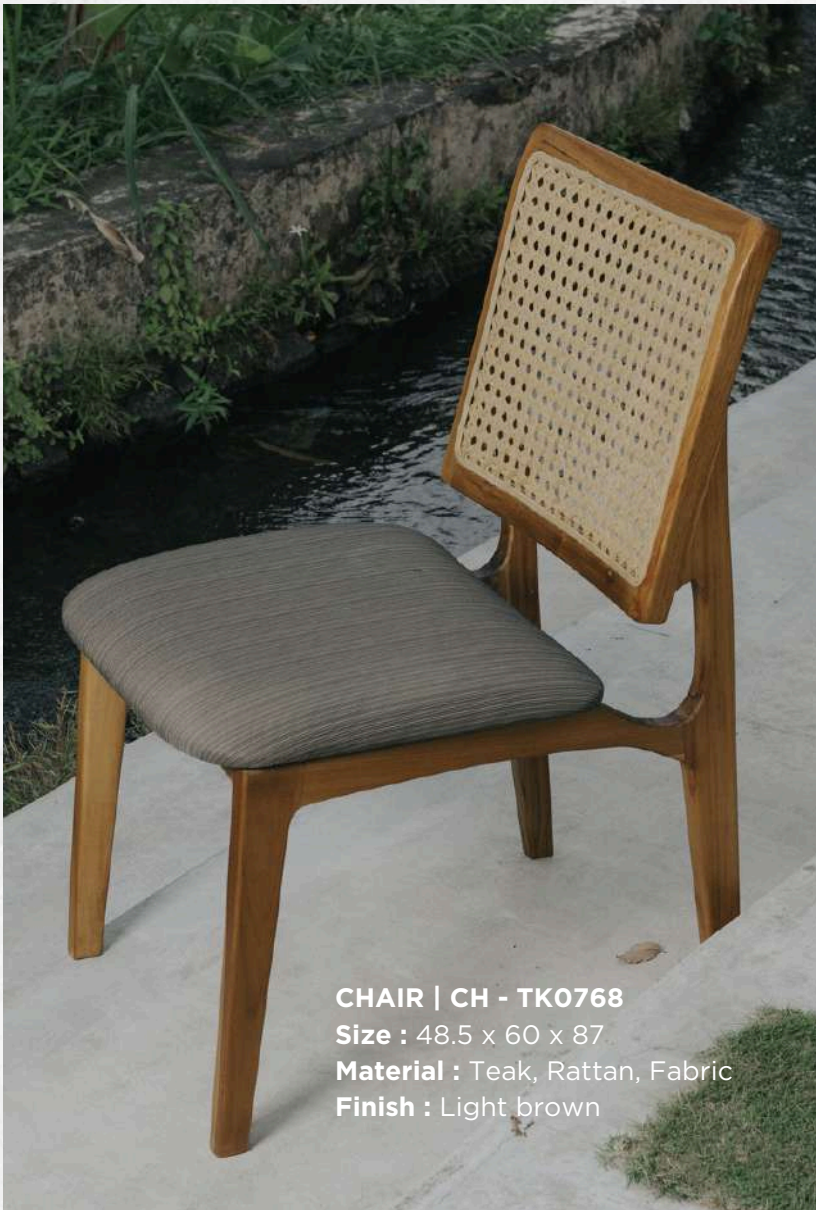

Size : 160 X 49 X 65

Material : Teak

Finish : Charcoal rustic

BENCH | BN-TK0421

Size : 160 X 49 X 65

Material : Teak

Finish : Natural

CHAIR | CH - TK0768
Size : 48.5 x 60 x 87
Material : Teak, Rattan, Fabric
Finish : Light brown