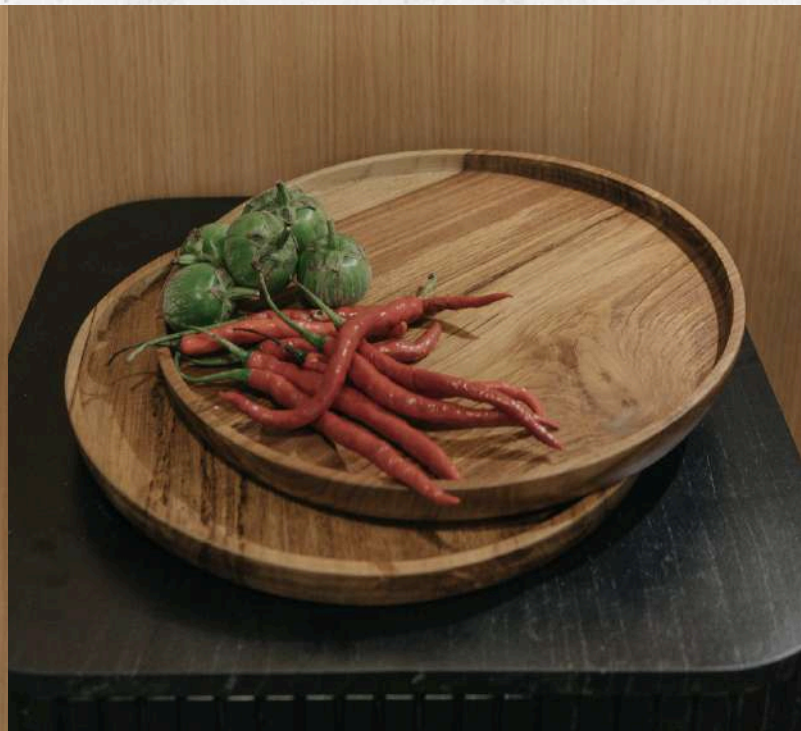

ROUND PLATES - LARGE

Size : 30 x 30 x 2

Material : Teak