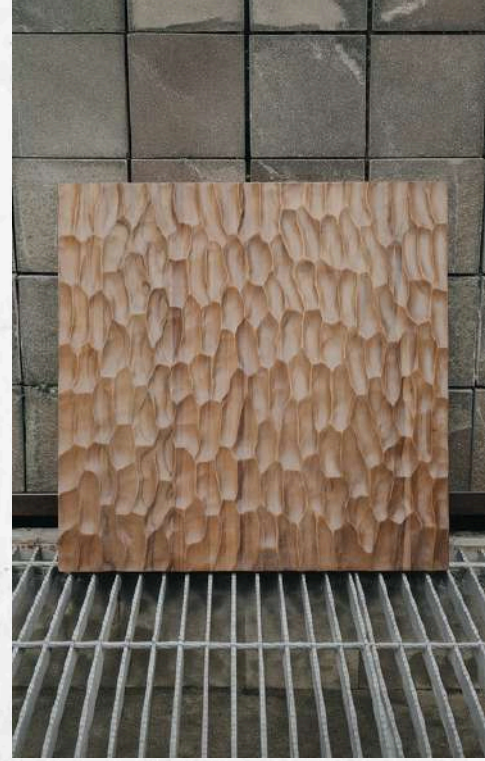

WALL PANEL | P-TK002

Size :

Small 50 x 50 x 4
Large 100 x 50 x 4

Material : Teak
Finish : Custom